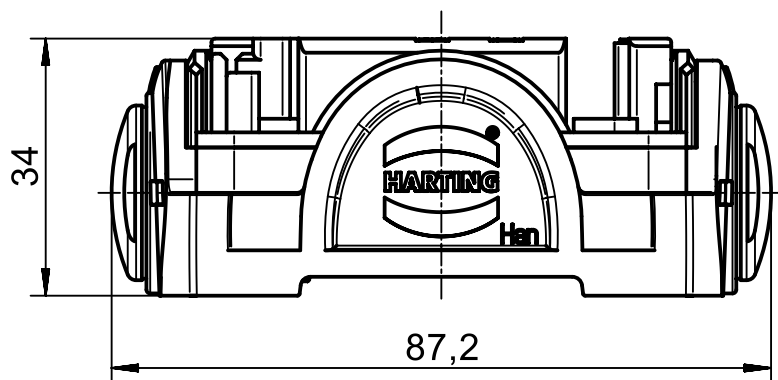

1 2 3 4 5 6

A

B

C

D

 All Dimensions in mm Original Size DIN A4	Scale	Free size tol.			Ref.
	1:1				Sub.
 All rights reserved Department EL PD - DE	Created by	Inspected by	Standardisation	Date	State
	FINKEV	NICHTERLEIN	TIEMANNA	2016-07-01	Final Release
HARTING Electric GmbH & Co. KG D-32339 Espelkamp	Title				Doc-Key / ECM-Nr. 100186169/UGD/005/E 500000106111
	Han-Yellock 30 carrier hood button plain				
Type		Number		Rev.	Page
TB		11 12 300 0100		E	1/1