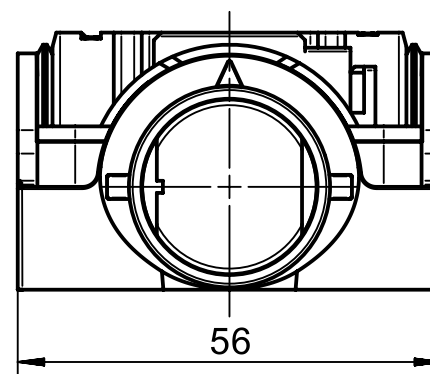

1 2 3 4 5 6

A

B

C

D

 All Dimensions in mm Original Size DIN A4	Scale	Free size tol.			Ref.
	1:1				Sub.
 All rights reserved Department EL PD - DE	Created by	Inspected by	Standardisation	Date	State
	FINKEV	NICHTERLEIN	TIEMANNA	2016-07-01	Final Release
HARTING Electric GmbH & Co. KG D-32339 Espelkamp	Title				Doc-Key / ECM-Nr. 100186169/UGD/005/E 500000106111
	Han-Yellock 30 carrier hood button plain				
Type		Number		Rev.	Page
TB		11 12 300 0100		E	1/1