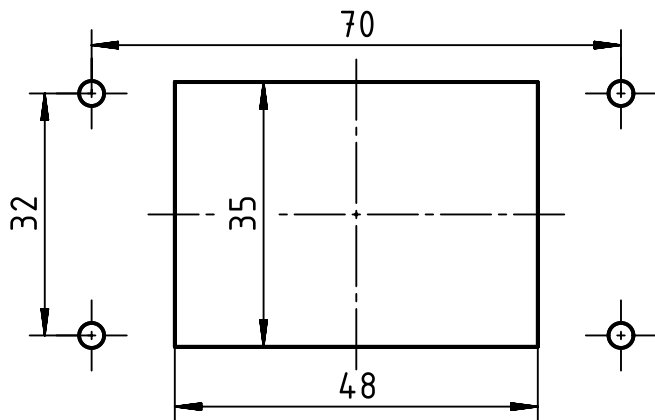

panel cut out

	All Dimensions in mm Original Size DIN A4		Scale 1:1	Free size tol.		Ref.
	All rights reserved Department EL PD - DE		Created by FINKEV	Inspected by BERGHORN	Standardisation RUETERA	Sub.
HARTING Electric GmbH & Co. KG D-32339 Espelkamp		Title Han B Base Panel 1 Lever Metal Cover			Date 2017-02-27	State Final Release
		Type TB	Number 09 30 006 0318		Doc-Key / ECM-Nr. 100180036/UGD/004/F 500000116207	Rev. F
						Page 1/1