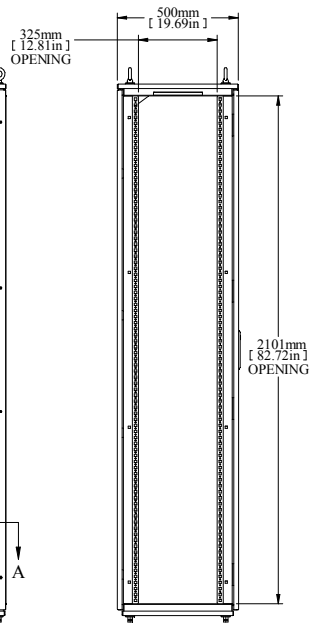

SECTION A-A

TOP VIEW

REAR VIEW

L.S. VIEW

FRONT VIEW

FRONT VIEW DOOR REMOVED

INNER PANEL

BOTTOM VIEW

PART NUMBERS	
HFMD22105	PAINTED TEXTURED GRAY RAL 7035

NOTES
Welded Assembly See Hammond Website for Additional Accessories

Data subject to change without notice. Isometric drawing not to scale.

**HAMMOND
MANUFACTURING™**