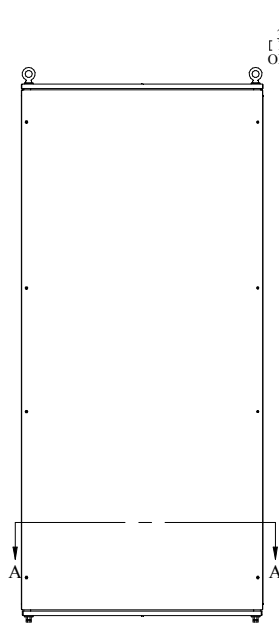

SECTION A-A

TOP VIEW

REAR VIEW

L.S. VIEW

FRONT VIEW

FRONT VIEW DOOR REMOVED

INNER PANEL

BOTTOM VIEW

PART NUMBERS	
HFMD22105	PAINTED TEXTURED GRAY RAL 7035

NOTES
Welded Assembly See Hammond Website for Additional Accessories

Data subject to change without notice. Isometric drawing not to scale.

**HAMMOND
MANUFACTURING™**