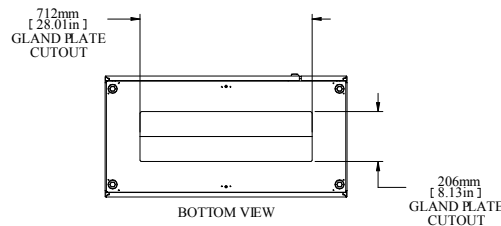

SECTION A-A

TOP VIEW

REAR VIEW

L.S. VIEW

FRONT VIEW

FRONT VIEW DOOR REMOVED

INNER PANEL

BOTTOM VIEW

PART NUMBERS	
HFMD22105	PAINTED TEXTURED GRAY RAL 7035

NOTES
Welded Assembly See Hammond Website for Additional Accessories

Data subject to change without notice. Isometric drawing not to scale.

**HAMMOND
MANUFACTURING™**