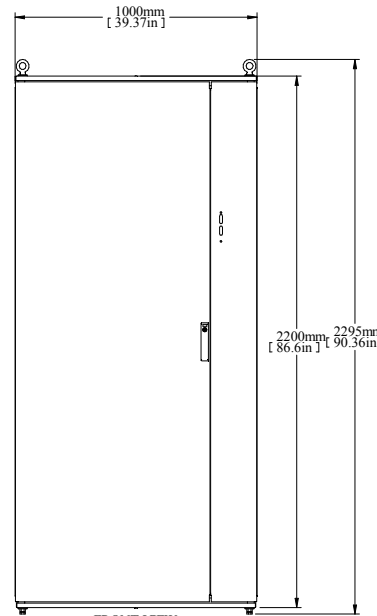

SECTION A-A

TOP VIEW

REAR VIEW

L.S. VIEW

FRONT VIEW

FRONT VIEW DOOR REMOVED

INNER PANEL

BOTTOM VIEW

PART NUMBERS	
HFMD22105	PAINTED TEXTURED GRAY RAL 7035

NOTES
Welded Assembly See Hammond Website for Additional Accessories

Data subject to change without notice. Isometric drawing not to scale.

**HAMMOND
MANUFACTURING™**