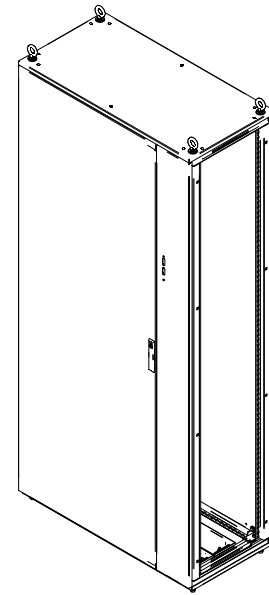

SECTION A-A

TOP VIEW

REAR VIEW

L.S. VIEW

FRONT VIEW

FRONT VIEW DOOR REMOVED

INNER PANEL

BOTTOM VIEW

PART NUMBERS	
HFMD22105	PAINTED TEXTURED GRAY RAL 7035

NOTES
Welded Assembly See Hammond Website for Additional Accessories

Data subject to change without notice. Isometric drawing not to scale.

**HAMMOND
MANUFACTURING™**