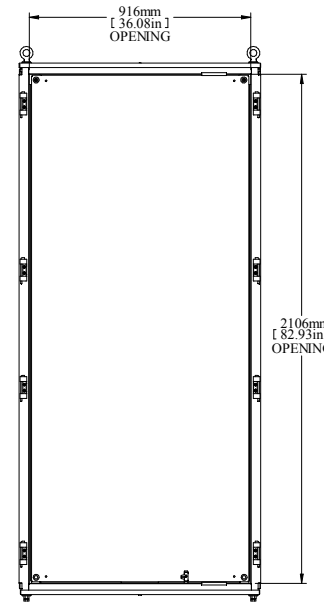

SECTION A-A

TOP VIEW

REAR VIEW

L.S. VIEW

FRONT VIEW

FRONT VIEW DOOR REMOVED

INNER PANEL

BOTTOM VIEW

PART NUMBERS	
HFMD22105	PAINTED TEXTURED GRAY RAL 7035

NOTES
Welded Assembly See Hammond Website for Additional Accessories

Data subject to change without notice. Isometric drawing not to scale.

**HAMMOND
MANUFACTURING™**