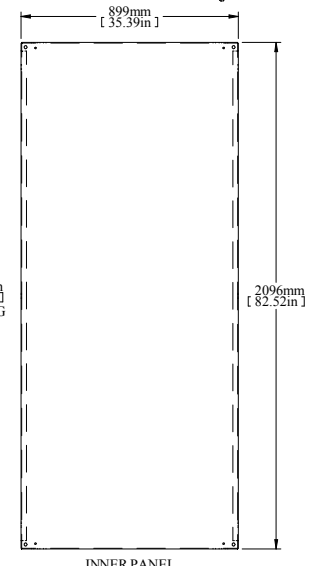

SECTION A-A

TOP VIEW

REAR VIEW

L.S. VIEW

FRONT VIEW

FRONT VIEW DOOR REMOVED

INNER PANEL

BOTTOM VIEW

PART NUMBERS	
HFMD22105	PAINTED TEXTURED GRAY RAL 7035

NOTES
Welded Assembly See Hammond Website for Additional Accessories

Data subject to change without notice. Isometric drawing not to scale.

**HAMMOND
MANUFACTURING™**