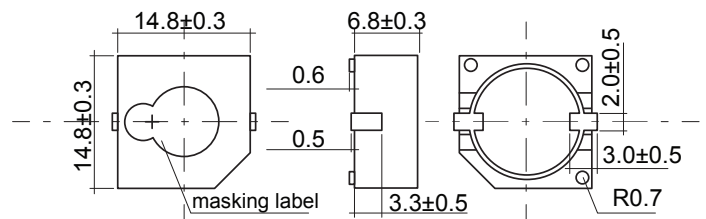

PRODUCT DATA SHEET

PART NO. PT -1507 WASHABLE REFLOW TYPE

PT -1507

DIMENSIONS

DIMENSION: 14.8 x 14.8 x 6.8

SPECIFICATION	UNIT	PT -1507
Rated Voltage	(V)	12
Operating Voltage	(VDC)	1~20
Current Consumption	(mA)	31
Capacitance at 120 Hz	(pF)	15000±30%
Sound Output (min)	(dB)	85
Resonance Frequency	(Hz)	5000 ±500
Operating Temp	(C)	-20~+70
Storage Temp	(C)	-30~+80
Weight	(g)	2
Dimension	mm	14.8 x 14.8 x 6.8
Terminal		SMD
Environmental Protection Regulation		RoHS

FREQUENCY RESPONSE

*Value applying at rated voltage
 *Distance for measurement 10 cm