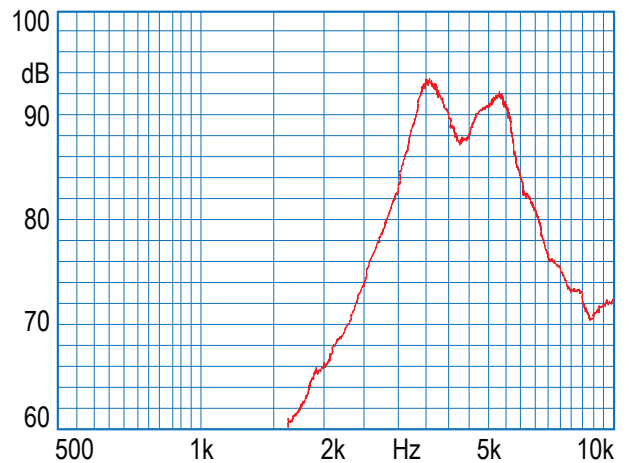

PRODUCT DATA SHEET

PART NO. PT -1507 WASHABLE REFLOW TYPE

PT -1507

DIMENSIONS

DIMENSION: 14.8 x 14.8 x 6.8

SPECIFICATION	UNIT	PT -1507
Rated Voltage	(V)	12
Operating Voltage	(VDC)	1~20
Current Consumption	(mA)	31
Capacitance at 120 Hz	(pF)	15000±30%
Sound Output (min)	(dB)	85
Resonance Frequency	(Hz)	5000 ±500
Operating Temp	(C)	-20~+70
Storage Temp	(C)	-30~+80
Weight	(g)	2
Dimension	mm	14.8 x 14.8 x 6.8
Terminal		SMD
Environmental Protection Regulation		RoHS

FREQUENCY RESPONSE

*Value applying at rated voltage
 *Distance for measurement 10 cm