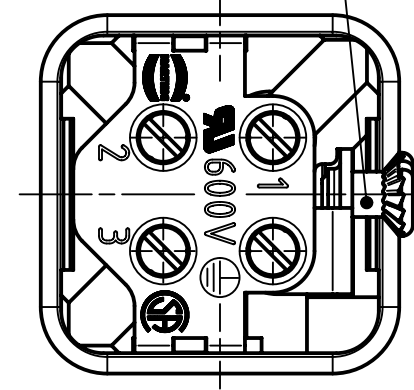

insert fixing screw  
enclosed separately

	All rights reserved Department EL PD - DE	All Dimensions in mm Original Size DIN A4		Scale 2:1	Free size tol.	Ref. Sub.
		Created by VOLAR	Inspected by PRIESTER	Standardisation TIEMANNA	Date 2015-10-02	State Final Release
HARTING Electric GmbH & Co. KG D-32339 Espelkamp		Title Han 3A M Insert Screw			Doc-Key / ECM-Nr. 100141670/UGD/006/B 500000095103	
		Type TB	Number 09 20 003 2611		Rev. B	Page 1/1