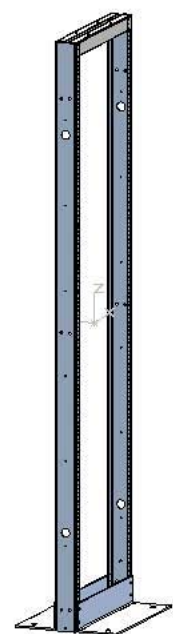

TOP VIEW

FRONT VIEW

SIDE VIEW

PART NUMBERS	
DNRR77HDWB	PAINTED BLACK THIN FILM
NOTES	
Welded Assembly See Hammond Website for Additional Accessories	

Data subject to change without notice. Isometric drawing not to scale.

**HAMMOND
MANUFACTURING™**

www.hammondmfg.com

PART NO. DNRR77HDWB