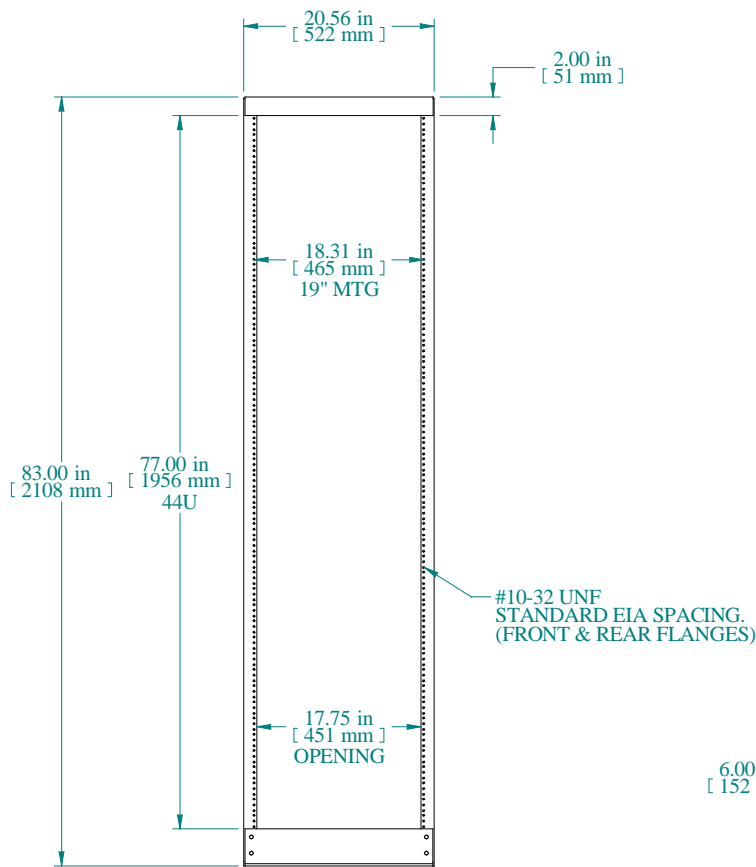

TOP VIEW

FRONT VIEW

SIDE VIEW

PART NUMBERS	
DNRR77HDWB	PAINTED BLACK THIN FILM
NOTES	
Welded Assembly See Hammond Website for Additional Accessories	

Data subject to change without notice. Isometric drawing not to scale.

**HAMMOND
MANUFACTURING™**

www.hammondmfg.com

PART NO. DNRR77HDWB