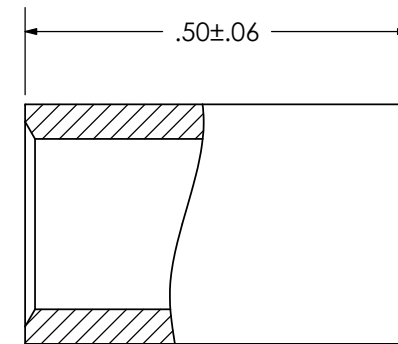

THIS COPY IS PROVIDED ON A RESTRICTED BASIS AND IS NOT TO BE USED IN ANY WAY DETRIMENTAL TO THE INTERESTS OF PANDUIT CORP.

Material	High Conductivity Seamless Copper Tube
Plating	Electro-Tin
Wire Type	Stranded Copper; Class B: Compact, Compressed or Concentric, Class C: Concentric
Wire Strip Length	7/16 in.
UL Listed Wire Connector	Yes, for applications up to 35kv. Consult cable manufacturer for voltage stress relief instructions with applications greater than 2000 volts.
UL Temperature Rating	90° C
C.S.A Certified Wire Connector	Yes
Panduit Color Code on Barrel	BLUE
Panduit Die Index No. on Barrel	P24

WIRE SIZE/COMBINATIONS	
(3) #12 str	(2) #10 str w/ (1) #14 str
(5) #14 str	(2) #12 str w/ (3) #14 str
(1) #8 str w/ (1) #14 str	(4) #12 str
(2) #10 str	(1) #8 str w/ (1) #10 str
(1) #8 str w/ (1) #12 str	(2) #10 str w/ (1) #12 str
(2) #12 str w/ (2) #14 str	(1) #8 str w/ (3) #14 str
(1) #10 str w/ (2) #12 str	(2) #10 str w/ (2) #14 str
(3) #12 str w/ (1) #14 str	(1) #8 str w/ (2) #12 str
(1) #10 str w/ (3) #14 str	(1) #6 str w/ (1) #14 str
(1) #8 str w/ (2) #14 str	

Color coded barrel markings

CERTIFIED

LISTED Wire Connector

00	4/07	JHNU	TLCO	RELEASED	PC00728
REV	DATE	BY	CHK	DESCRIPTION	ECN

**PANDUIT CORP.** TINLEY PARK, ILLINOIS

PSCBLU-L  
Parallel Splice

SCALE N/A      DRAWING NO / CAD FILE PSCBLU-CUST