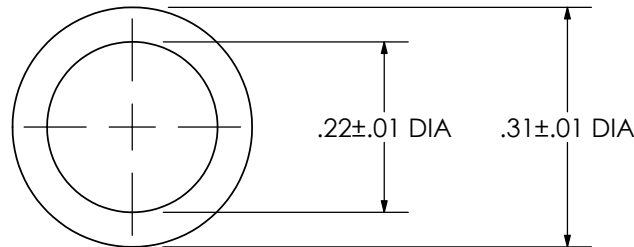

00	4/07	JHNU	TLCO	RELEASED	PC00728
REV	DATE	BY	CHK	DESCRIPTION	ECN

PANDUIT CORP. TINLEY PARK, ILLINOIS

PSCBLU-L
Parallel Splice

SCALE N/A   DRAWING NO / CAD FILE PSCBLU-CUST